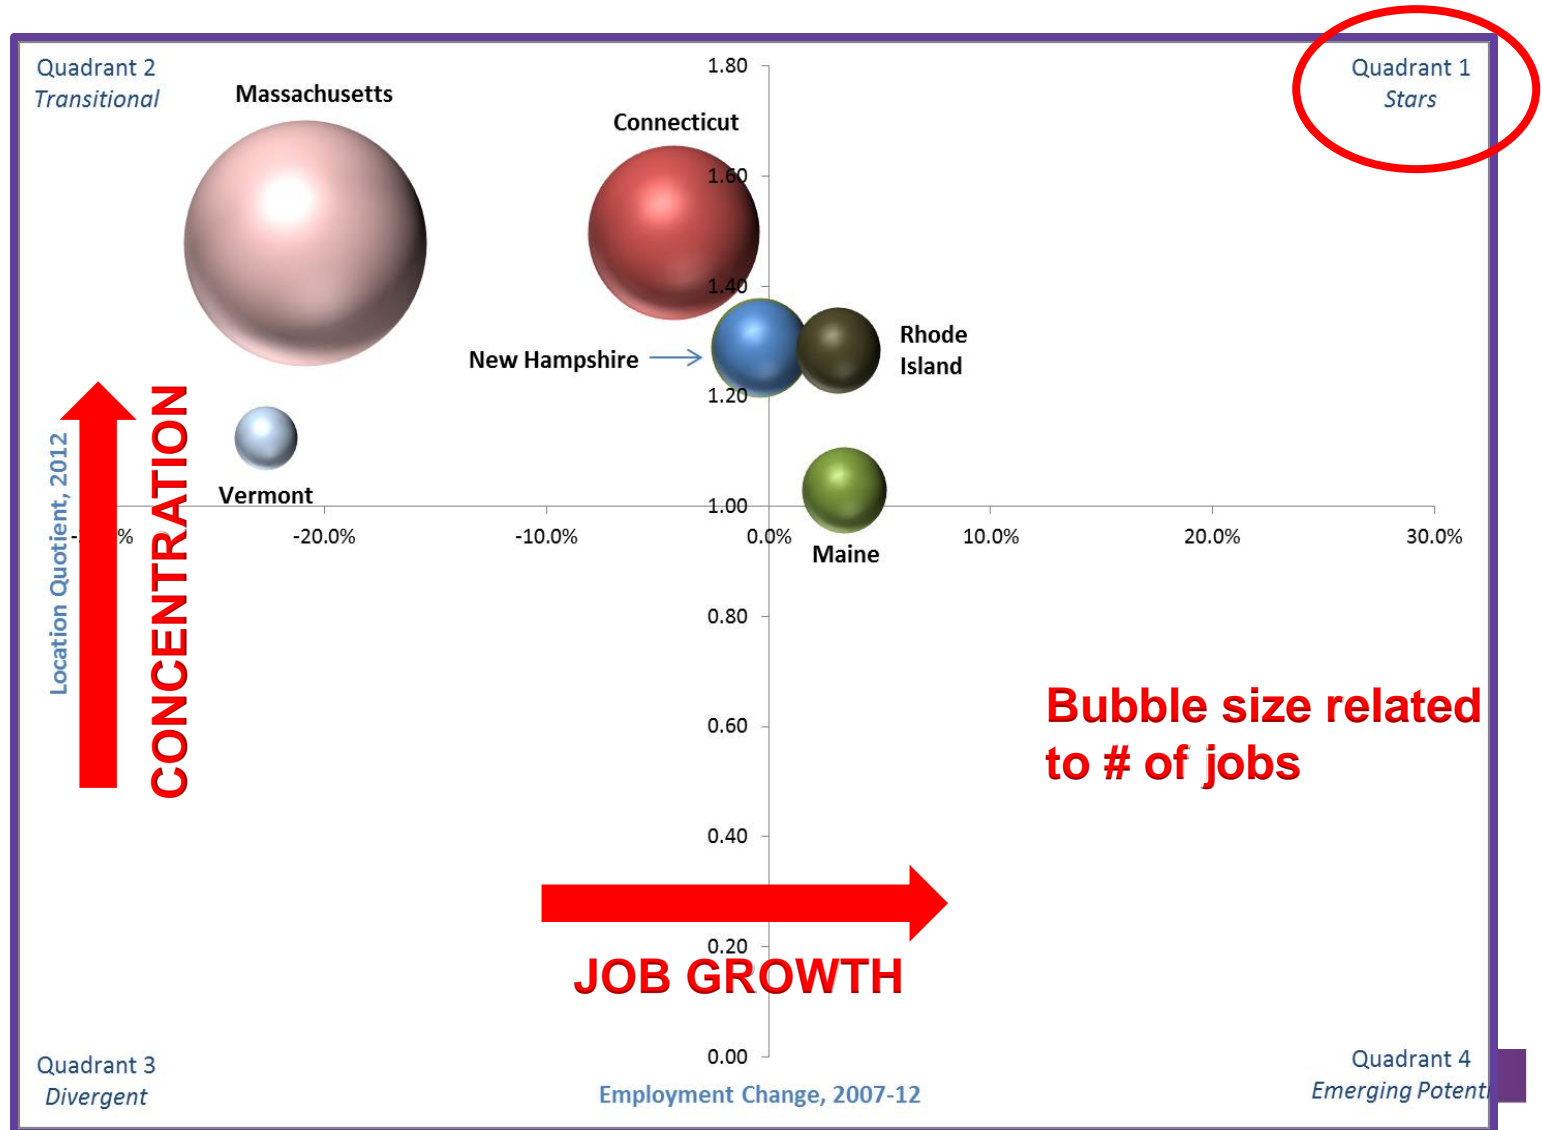

Env. Services Cluster Performance